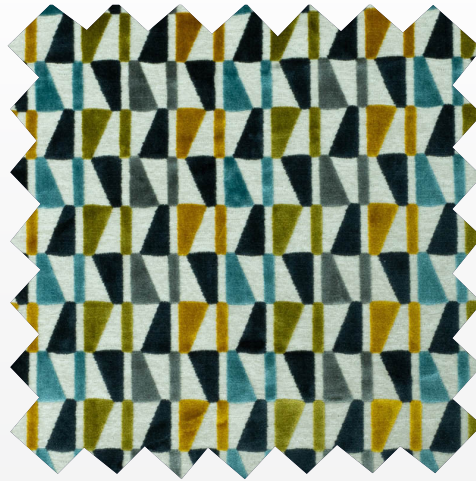

Peru | **Nickel**

Peru | **Navy**

Peru | **Hunter**

Derwent | **Stone**

Derwent | Truffle

Derwent | Olive

Derwent | Teal

Tabby | Natural

Dusk | Cinnamon

Dusk | Harissa

Dusk | Hydro

Dusk | Indigo

Dusk | Jade

Dusk | Marble

Dusk | Marmalade

Dusk | Natural

Dusk | Slate

Dusk | Spruce

Dusk | Sunshine

Havana | Grey

Havana | Multi

Havana | Natural

Kingham | Azure

Kingham | Harvest

Kingham | Henna

Kingham | Hunter

Labyrinth | Burnt Orange

Labyrinth | Charcoal

Labyrinth | Mustard

Labyrinth | Taupe

Lima | Emerald

Lima | Navy