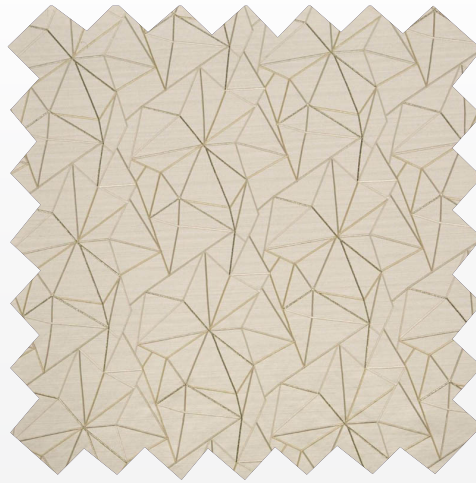

Kingsley | Cream

Kingsley | Mink

Aura | Oyster

Aura | Taupe

Cove | Linen

Cove | Taupe

Camino | Grey

Camino | Truffle

Sphinx | Natural

Fraction | Chalk

Atlantis | Champagne

Vancouver | Cream

Vancouver | Wolf

Peru | Cream

Peru | **Chocolate**

Peru | **Mist**

Dusk | Slate

Dusk | Spruce

Dusk | Sunshine

Havana | Grey

Havana | Multi

Havana | Natural

Kingham | Azure

Kingham | Harvest